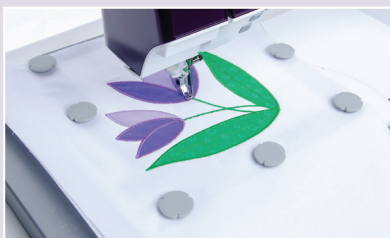

MADE WITH

 NATIONAL EMBROIDERY MONTH

PFAFF
 Perfection starts here.™

CREATIVITY
 AWAITS.

Experience
 the process.

25% OFF PFAFF® *creative*™
 Embroidery Hoops

creative™ Hat Hoop Accessory
 Easily add monograms to hats or caps*

creative™ Petite Square Hoop
 80 x 80mm
 Ideal embroidery hoop for small designs
 or small projects

creative™ All Fabric Hoop II
 150 x 150mm
 Hoop thin or bulky projects easily

creative™ Quilter's Metal Hoop
 200 x 200mm
 Perfect size hoop for 8" quilt blocks.
 Includes 8 magnets allowing easy
 hooping of challenging projects!*

creative™ Grand Endless Hoop
 260 x 150mm
 Create continuous embroideries
 effortlessly

creative™ Grand Quilters Hoop
 260 x 260mm
 Largest quilter's hoop by PFAFF® with
 10" x 10" embroidery area**

These are just a few of our favs. Let us show you more embroidery hoop
 options available from PFAFF® to help you achieve the perfect embroidery.